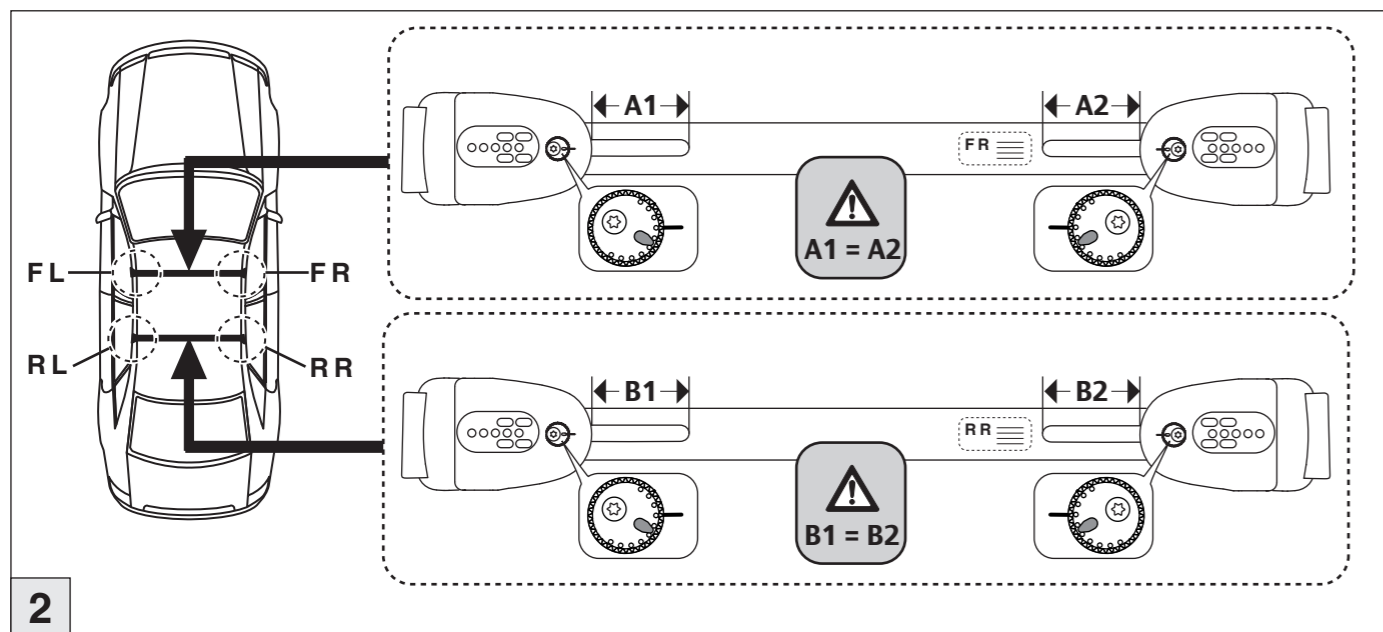

Atera
MADE IN GERMANY

Atera GmbH
Im Herrach 1
D-88299 Leutkirch
Internet: www.atera.de

Atera SIGNO

Opel Insignia Sports Tourer
Opel Insignia Country Tourer

03/2009–
01/2014–

Atera SIGNO

Opel Insignia Sports Tourer
Opel Insignia Country Tourer