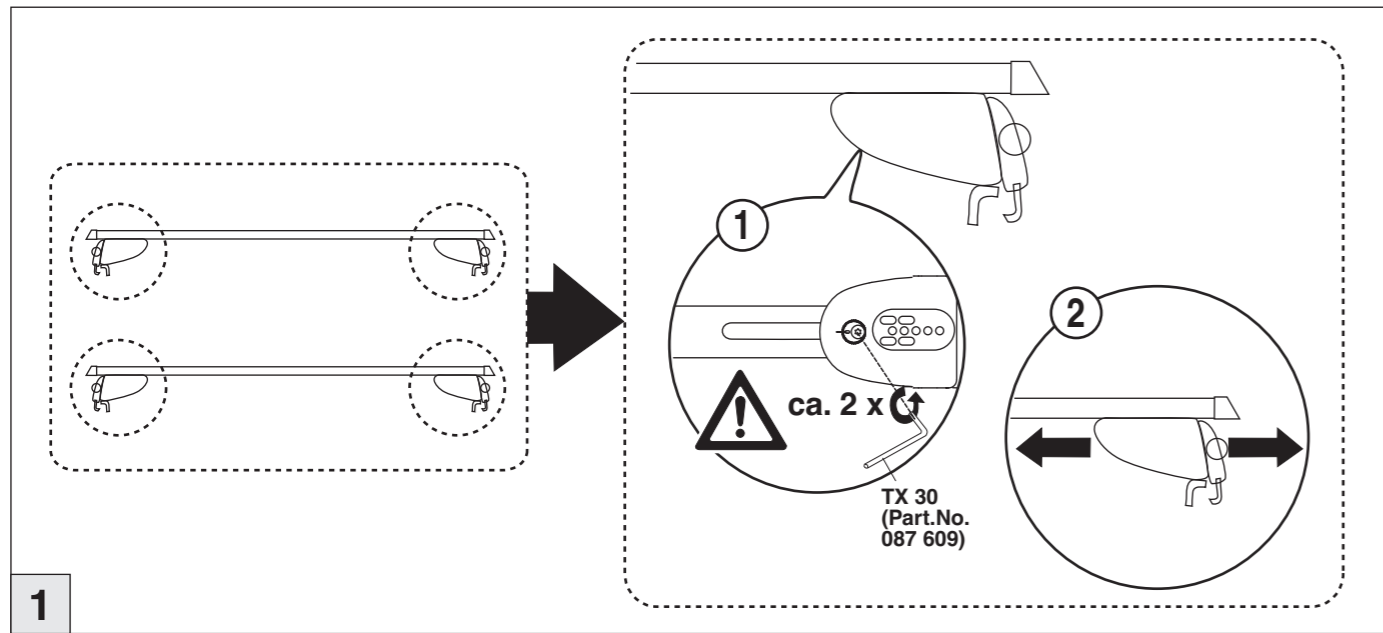

Atera SIGNO

Opel Insignia Sports Tourer
Opel Insignia Country Tourer

03/2009–
01/2014–